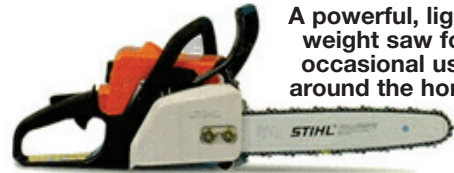

STIHL RATED BEST BUY BLOWERS STARTING AT \$99.00 *

Model BG 55
HomeScaper
Series™ Blower

\$159.95

STIHL

BG55 RATED
BEST BUY!

STIHL

SH55

Vacuum/Shredder
Great for cleaning up
dried leaves in shrubs
and flower beds.

\$199.95

A powerful, light-
weight saw for
occasional use
around the home

Are you
ready for a

STIHL

MS170

\$169.95

MS210 **\$249.95**

Excellent mid-
range saw for fire-
wood cutters.